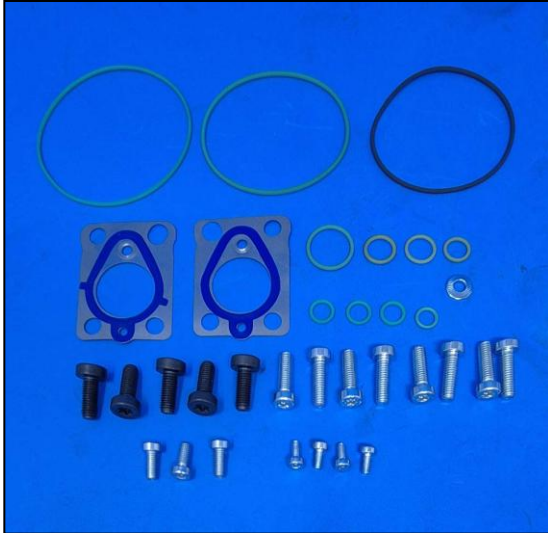

GASKET KIT & SPARE PARTS FOR CR PUMPS BOSCH – DENSO – VDO - DELPHI

DELPHI DFP3

BK0075-00 7135-699

Gasket kit similar Delphi 7135-699

For Delphi pumps DFP3

HMC - KIA – HYUNDAI

Pumps: 9422A000A – 9422A001A -
28269520

In the kit:

7190-221A - 7190-065N – 28377181 – 7190-065KN –
7190-065FT – 6407-101 – 6407-102 - 9307-005E –
9307-022B – 7190-065FT – 7190-208 – 7190-126 –
7190-065KQ – 7190-279 – 7190-065FT – 7190-065JP
7190-065D