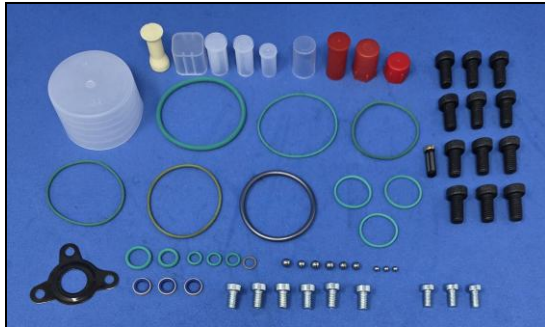

# GASKET KIT & SPARE PARTS FOR CR PUMPS BOSCH – DENSO – VDO - DELPHI

## BOSCH CP1H3

**BK0042-46** GASKET KIT X CP1H3  
SIMILIAR: **F01M102390**

**BK0042-26** GASKET KIT X CP1H3  
SIMILIAR: **F01M102389**  
(For pumps similar 0.445.010.102)

**BK0042-04** GASKET KIT X CP1H3 – R70