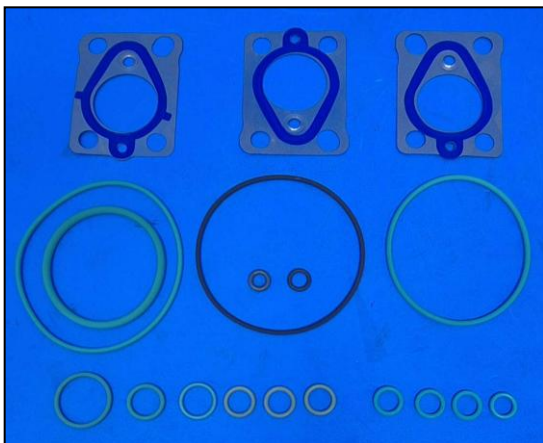

## DELPHI DFP3

**AC0700-00** KIT 4 WRENCHES FOR DELPHI PUMPS DFP3  
Torx wrench with 6 points

**BK0044-DFP3** 7135-514  
Gasket kit similar Delphi 7135-714  
For Delphi pumps DFP3  
Mercedes C220/E220  
Pumps: 9421A000A  
9421A001A  
9421A030A