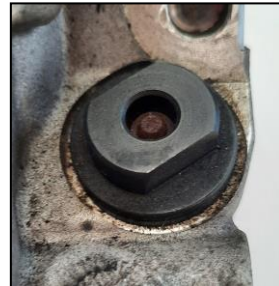

## WRENCH TO OPEN VALVE OF CP4 PUMPS

### AC0530-CP4

Wrench to disassemble and assemble valve of CP4 pumps  
Valve similar: 1.467.C45.003

### AC0539-CP4

Wrench to disassemble and assemble valves with 2 holes on CP4 pumps similar  
to 0.445.011.542

### AC0547-CP4

Wrench to disassemble and assemble valves on CP4 pumps  
similar to 0.445.010.793 – 0.445.011.508 – 0.445.011.532 – 0.445.011 551  
Valve similar: 1.467.C45.015